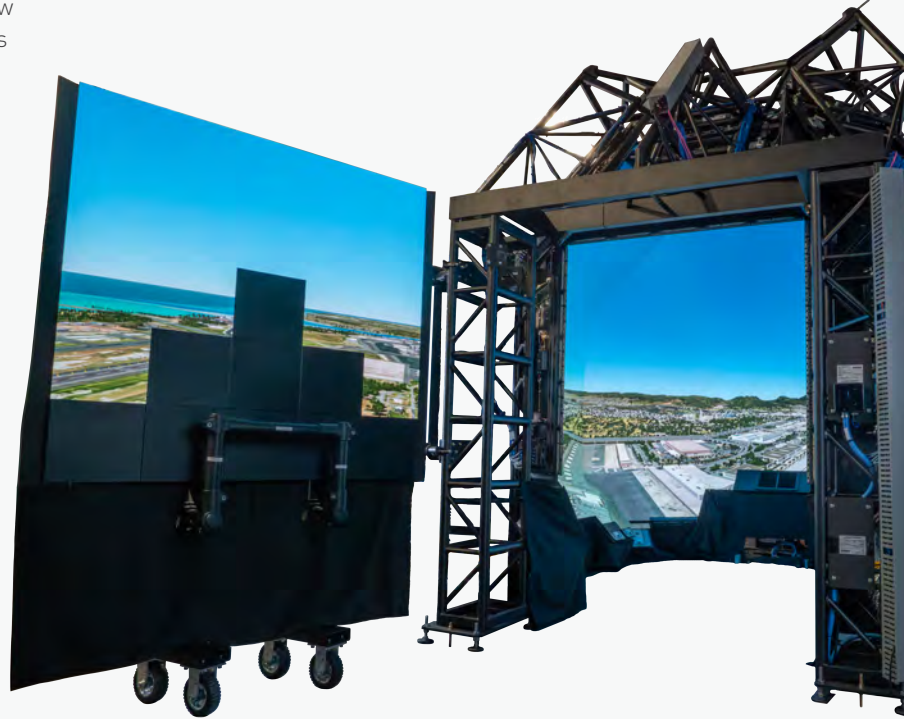

# AMAZE Visual Display System

Lockheed Martin's Amorphic Appearance Zero Projector (AMAZE) visual display system offers the next generation in display technology leading the training and simulation industry to a new era of low maintenance, high fidelity trainers. AMAZE increases visual system performance, expanding the simulator training curriculum opportunities while decreasing the life cycle costs beyond traditional, projector-based systems in use today.

## INCREASING READINESS

- Simplified routine maintenance tasks allows focus to be placed on training rather than maintaining
- Rapid replacement of damaged or failed pixels gets user back to full capability in minutes
- Improved dynamic range enables calligraphic-like lights and night vision goggle compatibility increasing night environment training immersion
- Tailorable resolutions from 2.6, 3.2, 3.8, and 5.1 arcmin/Optical Line Pair with minimal overall hardware design modifications
- Ideal display system for use across a variety of simulation, training, and immersive experiences for the defense industry, commercial companies, and academic institutions

*Image shown is a unit that is partially constructed to showcase the framework of an AMAZE display system.*

## BY THE NUMBERS

**240 ft<sup>2</sup>**

Maximum 240 sq. ft. needed for a 360-degree AMAZE system

**2x**

2x Increased System Brightness and Contrast Ratios over projector - based designs

**100,000+**

hours pixel lifetime